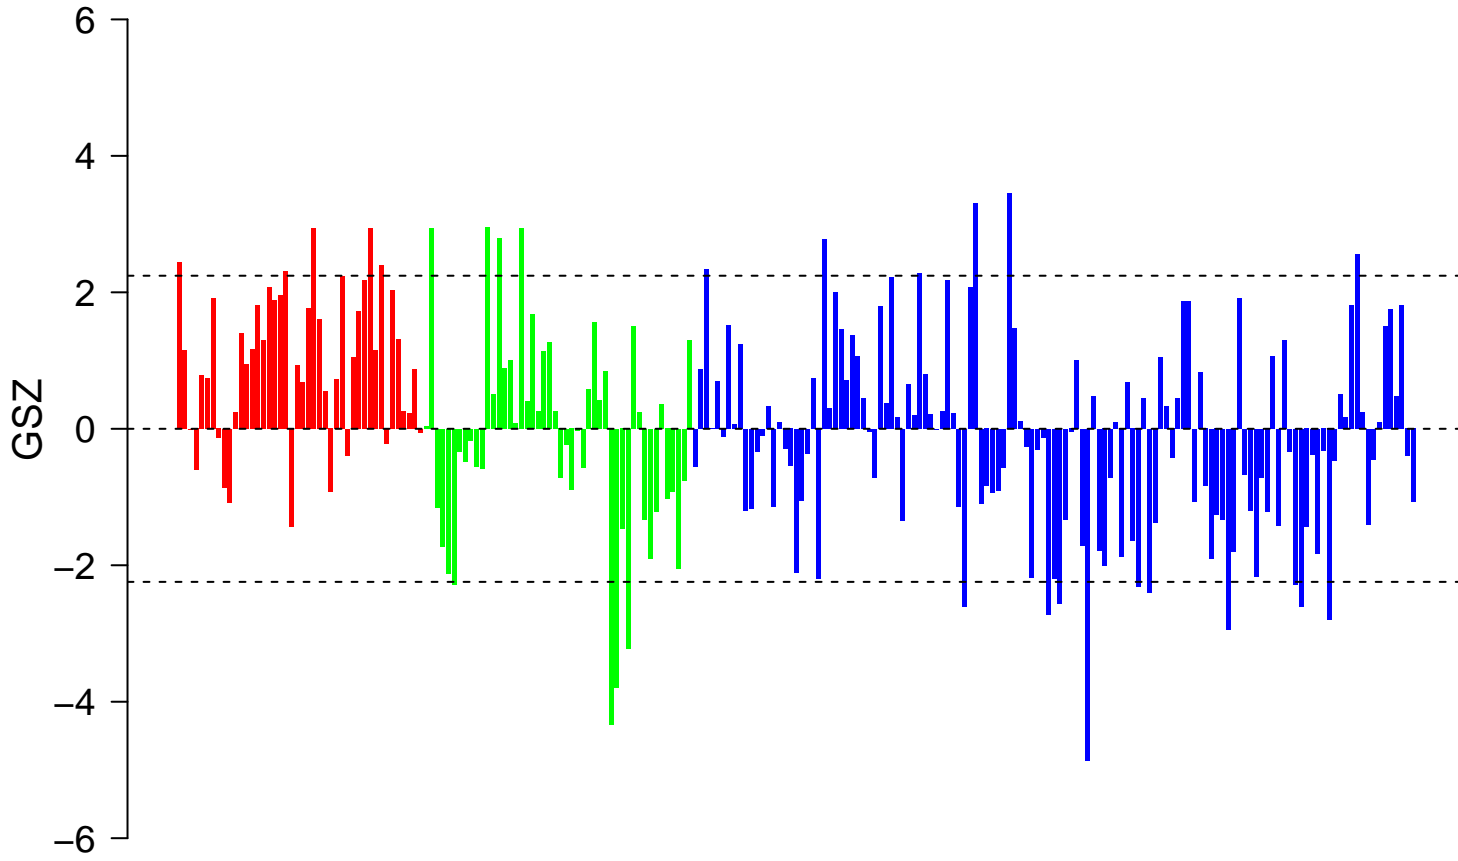

AMUNDSON_GENOTOXIC_SIGNATURE

AMUNDSON_GENOTOXIC_SIGNATURE

■ on
■ -
□ off

AMUNDSON_GENOTOXIC_SIGNATURE